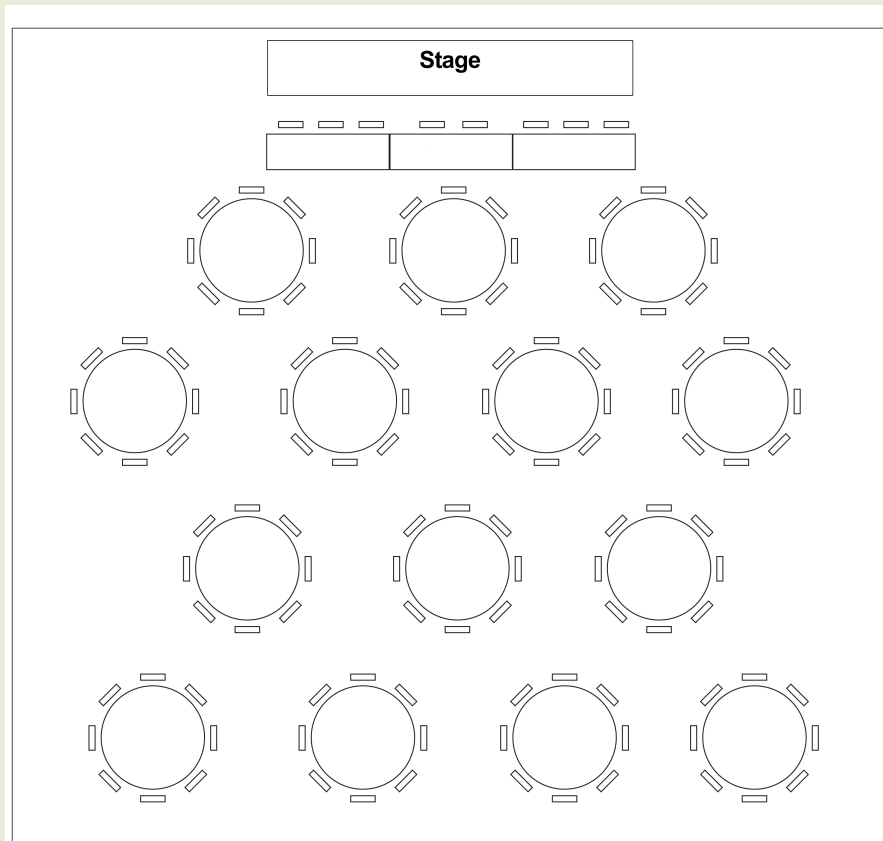

The Town House, Hamilton Wedding table layouts

Top table: No (evening layout)

Number of tables: 15

Number of seats (including top table): 150

Table layout 3:

Enquiries:

email:

thetownhouse@southlanarkshireleisure.co.uk