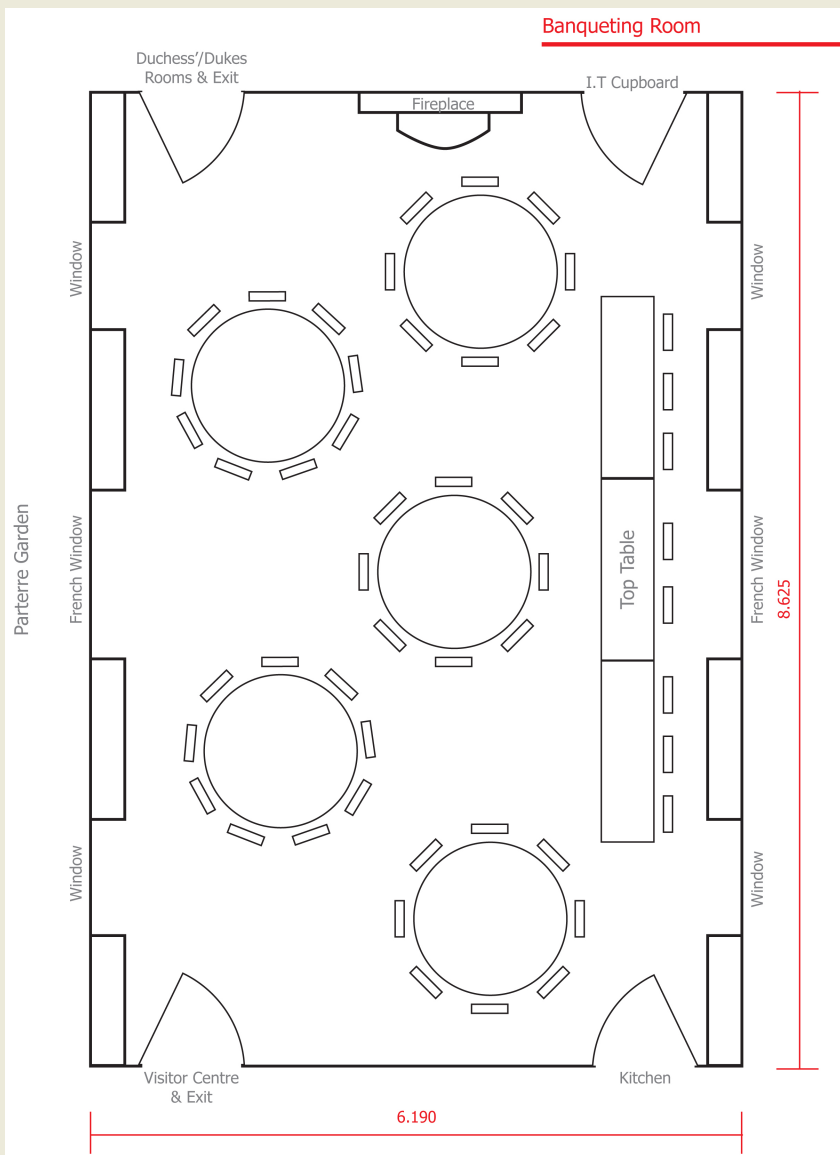

**Chatelherault Country Park Wedding table layouts**

Top table: Yes

Number of tables: 5

Number of seats (including top table): 50

**Table layout 1:**

Enquiries:

email:

[christine.slowey@southlanarkshireleisure.co.uk](mailto:christine.slowey@southlanarkshireleisure.co.uk)